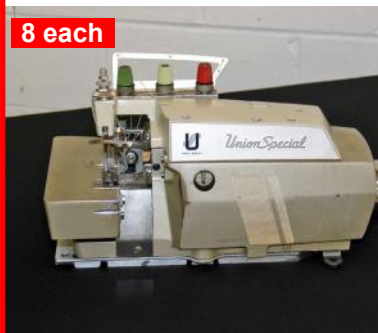

8 each
Union Special 39500
3 Thread Serger
$350.00 each